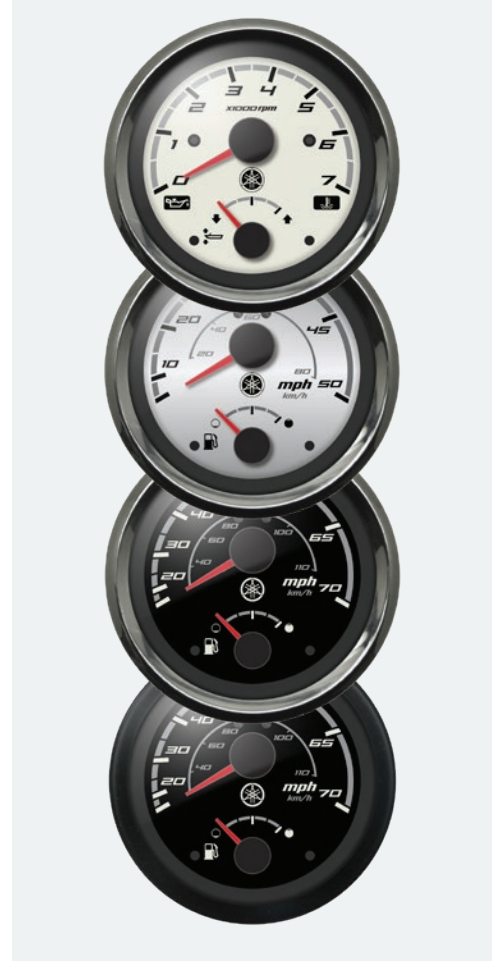

ANALOG GAUGES

Combination Gauges

Distinctive looks in a space-saving design

Many of today's boats use analog gauges to complete their look and provide the operator with the vital engine and boat information they need. For these boats, especially those with less available console space, Yamaha introduces the Combination line of analog gauges.

Borrowing from the stylish designs Yamaha introduced last year in the Classic and Sport analog lines, these Combination gauges offer the same choice of four distinctly different bezel and face combinations but bring together two functions in each gauge. Identical in size to their Classic and Sport brethren, they save space on the console yet offer the same quality and performance. The Combination analog gauges feature either a 50 mph or 70 mph speedometer with an integral fuel gauge, and a 7000 rpm tachometer with a built-in trim gauge, in a standard 4-inch size.

AVAILABILITY	
Combination	May 2022*
Classic	Now
Sport	Now

*Estimated

ANALOG GAUGES

COMBINATION - CHROME BEZEL | WHITE

PART NUMBER	PART NAME
N80-8350T-00-00	Multifunction (Tach/Trim)
N80-8350S-40-00	Multifunction (Speed 50/Fuel)
N80-8350S-00-00	Multifunction (Speed 70/Fuel)

<i>CLASSIC - CHROME BEZEL WHITE</i>	
PART NUMBER	PART NAME
N80-85750-40-00	Fuel Meter, CB-CS White
N80-83670-40-00	Trim CB-CS White
N80-83660-40-00	Water Pressure CB-CS White
N80-83503-40-00	Volt Meter CB-CS White
N80-83540-40-00	Tachometer, CB-CS White
N80-83510-40-00	Speed 0-70 mph CB-CS White
N80-8351A-40-00	Speed 0-50 mph CB-CS White